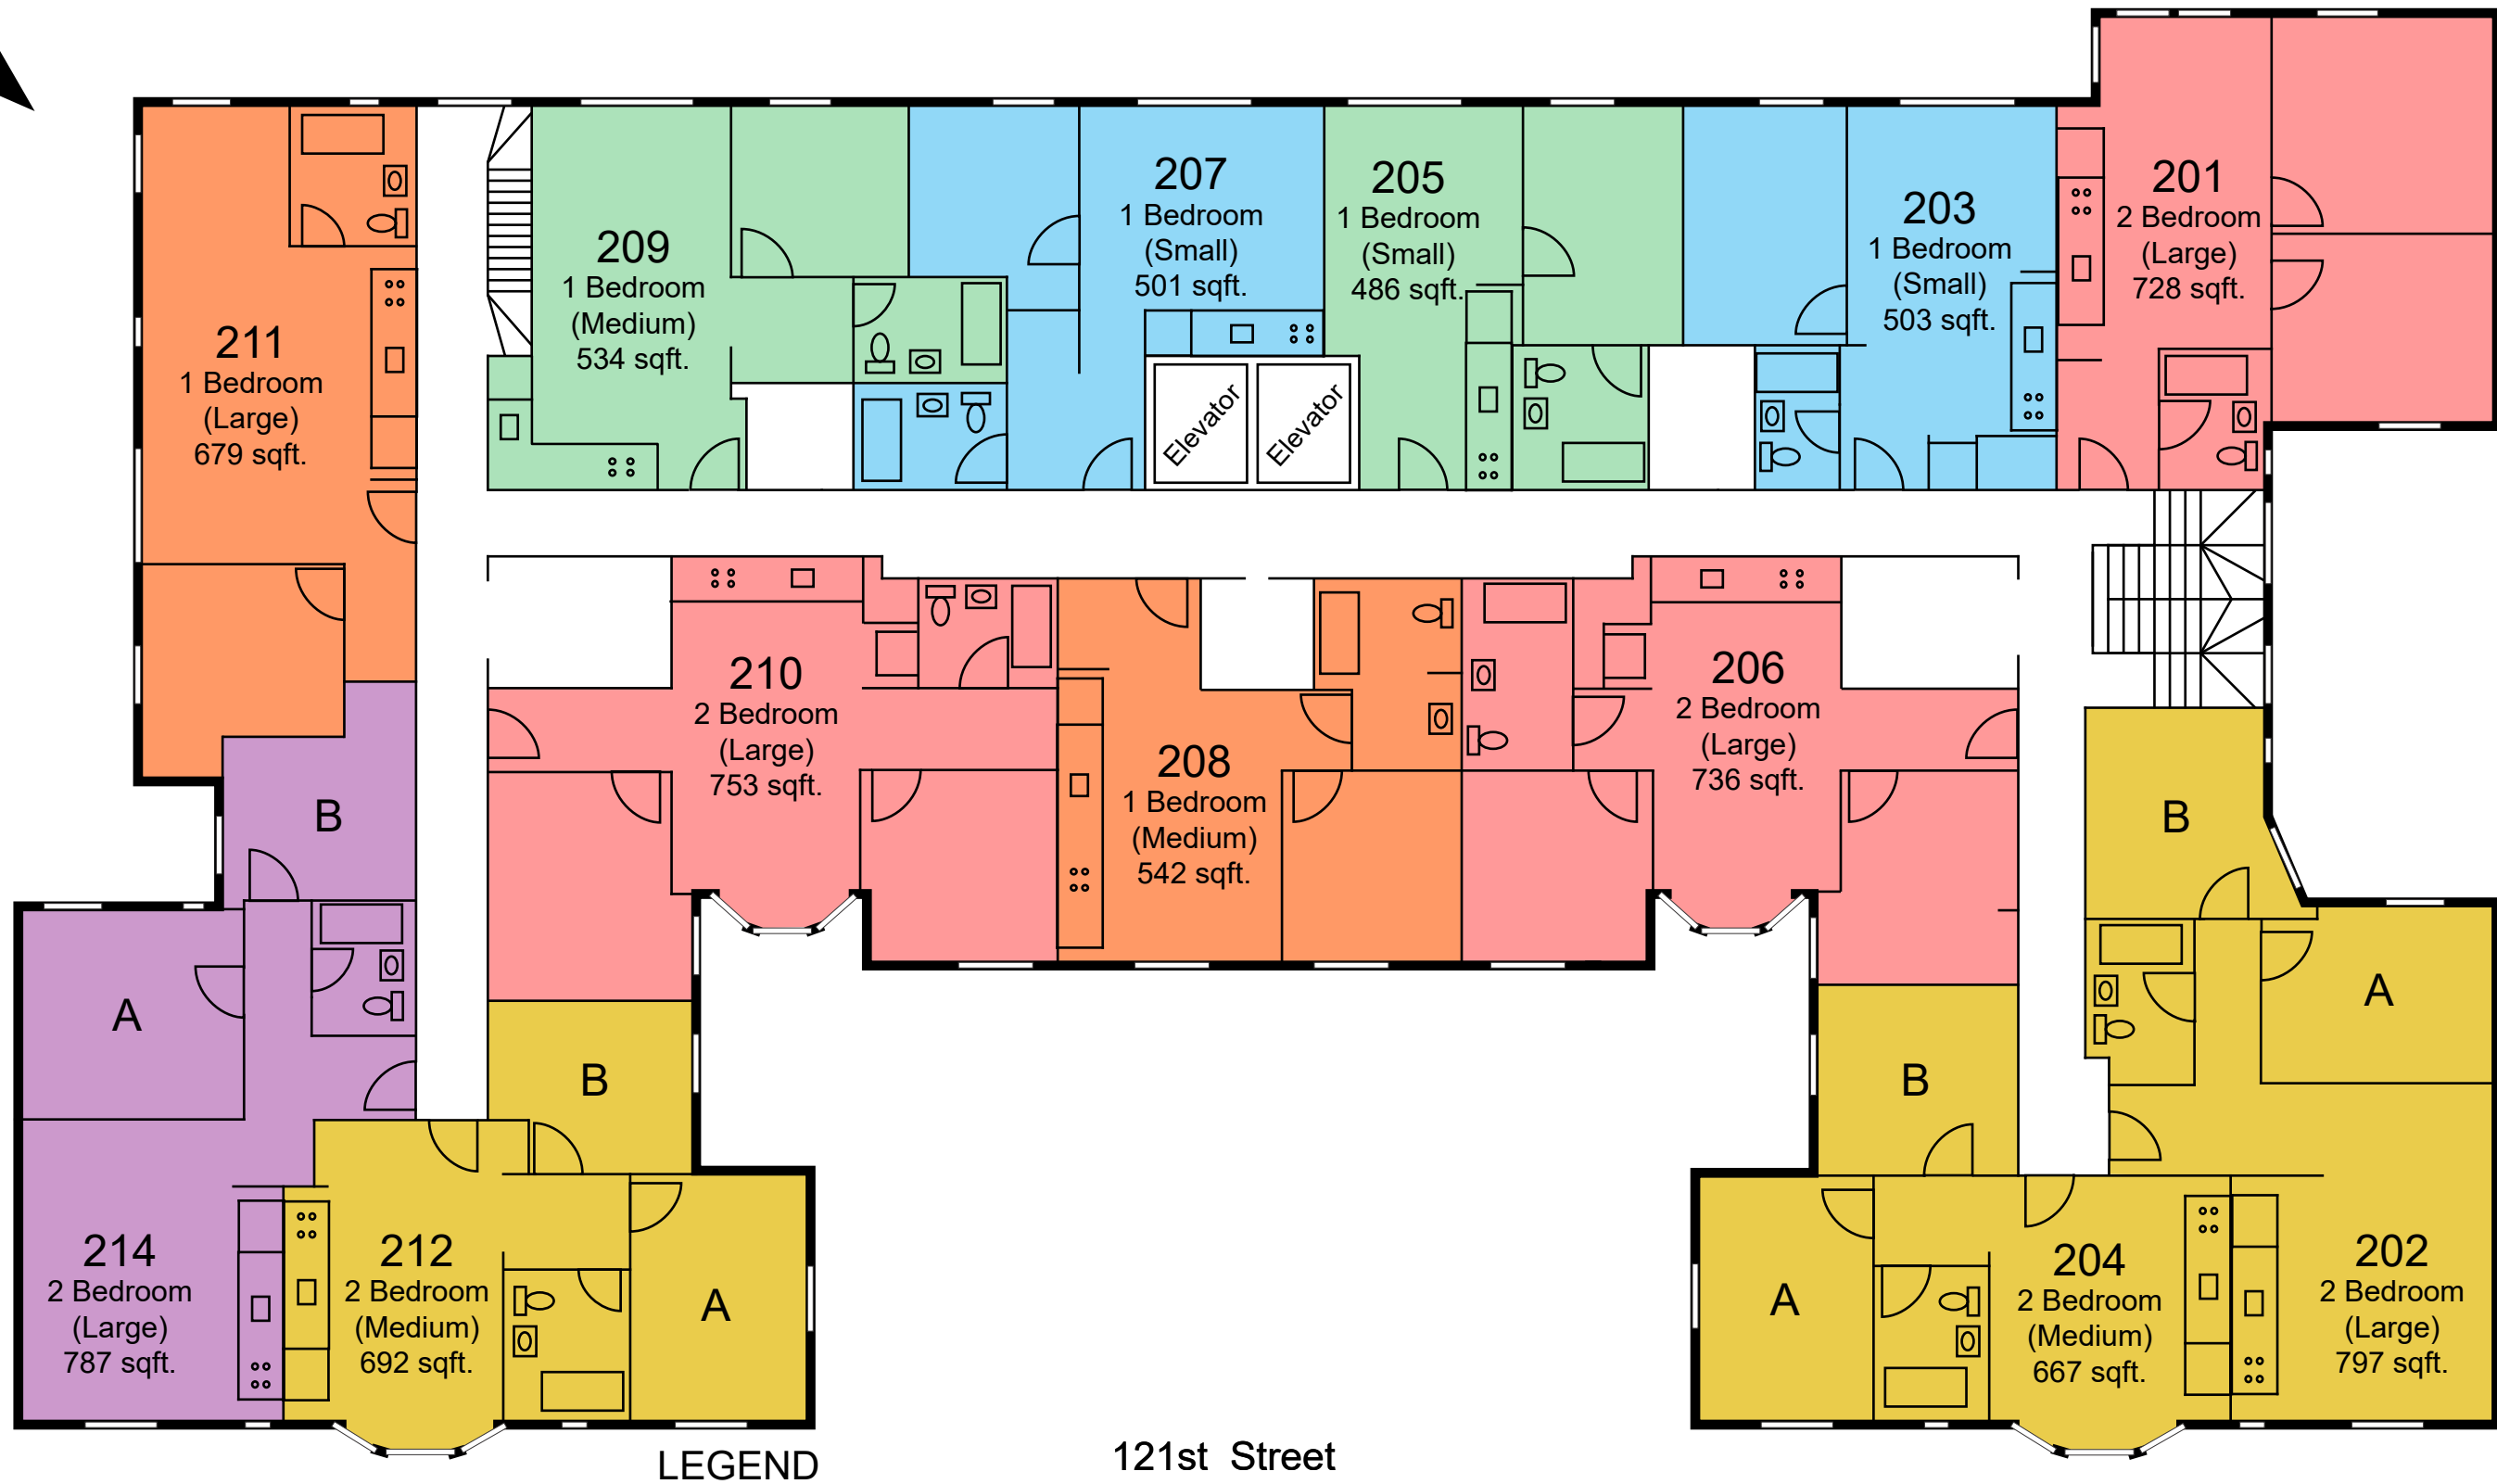

LEGEND

121st Street

	2 Bedroom Share - Male		2 Bedroom Share - Female
	1 Bedroom (Single)		2 Bedroom (Family)
	1 Bedroom (Family)		2 Bedroom (Faculty)

*Room dimensions are approximate

Bancroft First Floor

Bancroft Second Floor

LEGEND

 2 Bedroom Share - Male	 2 Bedroom Share - Female
 1 Bedroom (Single)	 2 Bedroom (Family)
 1 Bedroom (Family)	

*Room dimensions are approximate

LEGEND

 2 Bedroom Share - Male	 2 Bedroom Share - Female
 1 Bedroom (Single)	 2 Bedroom (Family)
 1 Bedroom (Family)	

*Room dimensions are approximate

Bancroft Third Floor

LEGEND

121st Street

Bancroft Fourth Floor

	2 Bedroom Share - Male		2 Bedroom Share - Female
	1 Bedroom (Single)		2 Bedroom (Family)
	1 Bedroom (Family)		

*Room dimensions are approximate

LEGEND

	2 Bedroom Share - Male		2 Bedroom Share - Female
	1 Bedroom (Single)		2 Bedroom (Family)
	1 Bedroom (Family)		

*Room dimensions are approximate

Bancroft Fifth Floor