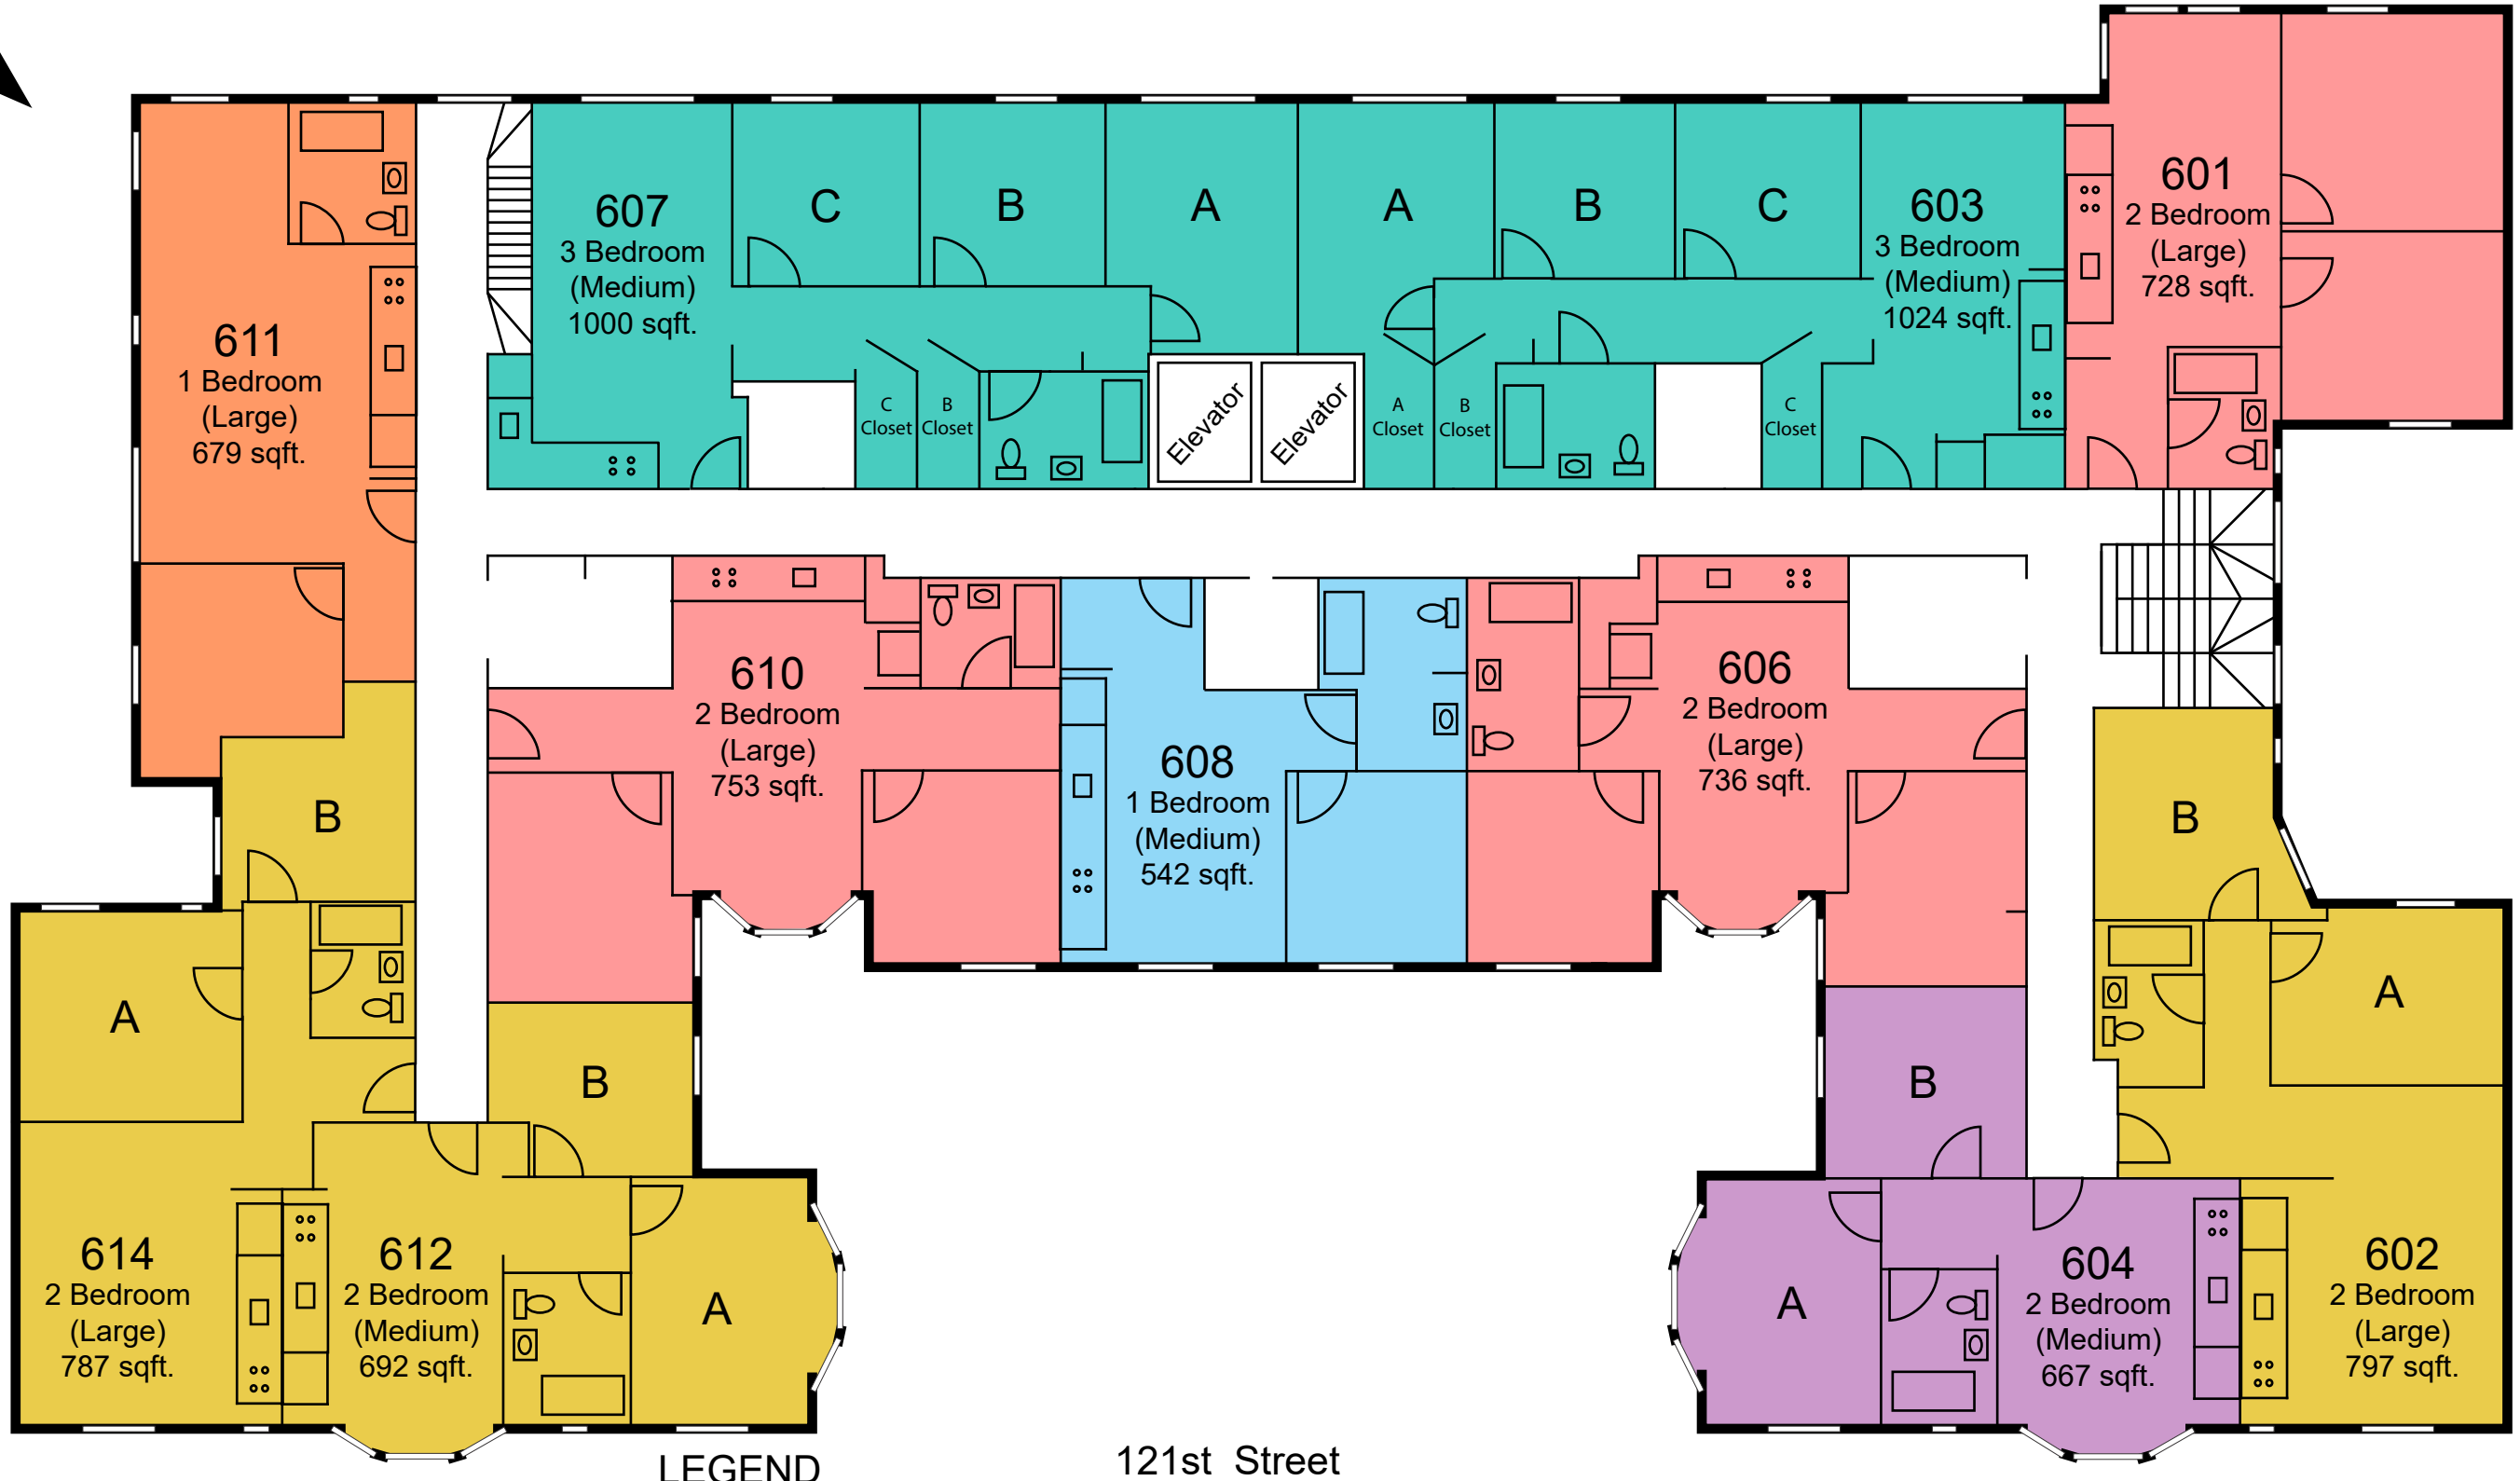

LEGEND

121st Street

	2 Bedroom Share - Male		2 Bedroom Share - Female
	1 Bedroom (Single)		2 Bedroom (Family)
	1 Bedroom (Family)		2 Bedroom (Faculty)

*Room dimensions are approximate

Bancroft First Floor

*Room dimensions are approximate

Bancroft Third Floor

LEGEND

121st Street

Bancroft Fourth Floor

	2 Bedroom Share - Male		2 Bedroom Share - Female
	1 Bedroom (Single)		2 Bedroom (Family)
	1 Bedroom (Family)		

*Room dimensions are approximate

LEGEND

	2 Bedroom Share - Male		2 Bedroom Share - Female
	1 Bedroom (Single)		2 Bedroom (Family)
	1 Bedroom (Family)		

*Room dimensions are approximate

Bancroft Fifth Floor

	2 Bedroom Share - Male		2 Bedroom Share - Female
	3 Bedroom Share - Female		2 Bedroom (Family)
	1 Bedroom (Family)		1 Bedroom (Single)

*Room dimensions are approximate

Bancroft Sixth Floor

N

LEGEND

- 3 Bedroom Share - Female
- 2 Bedroom Share - Female
- 1 Bedroom (Family)
- 2 Bedroom (Family)