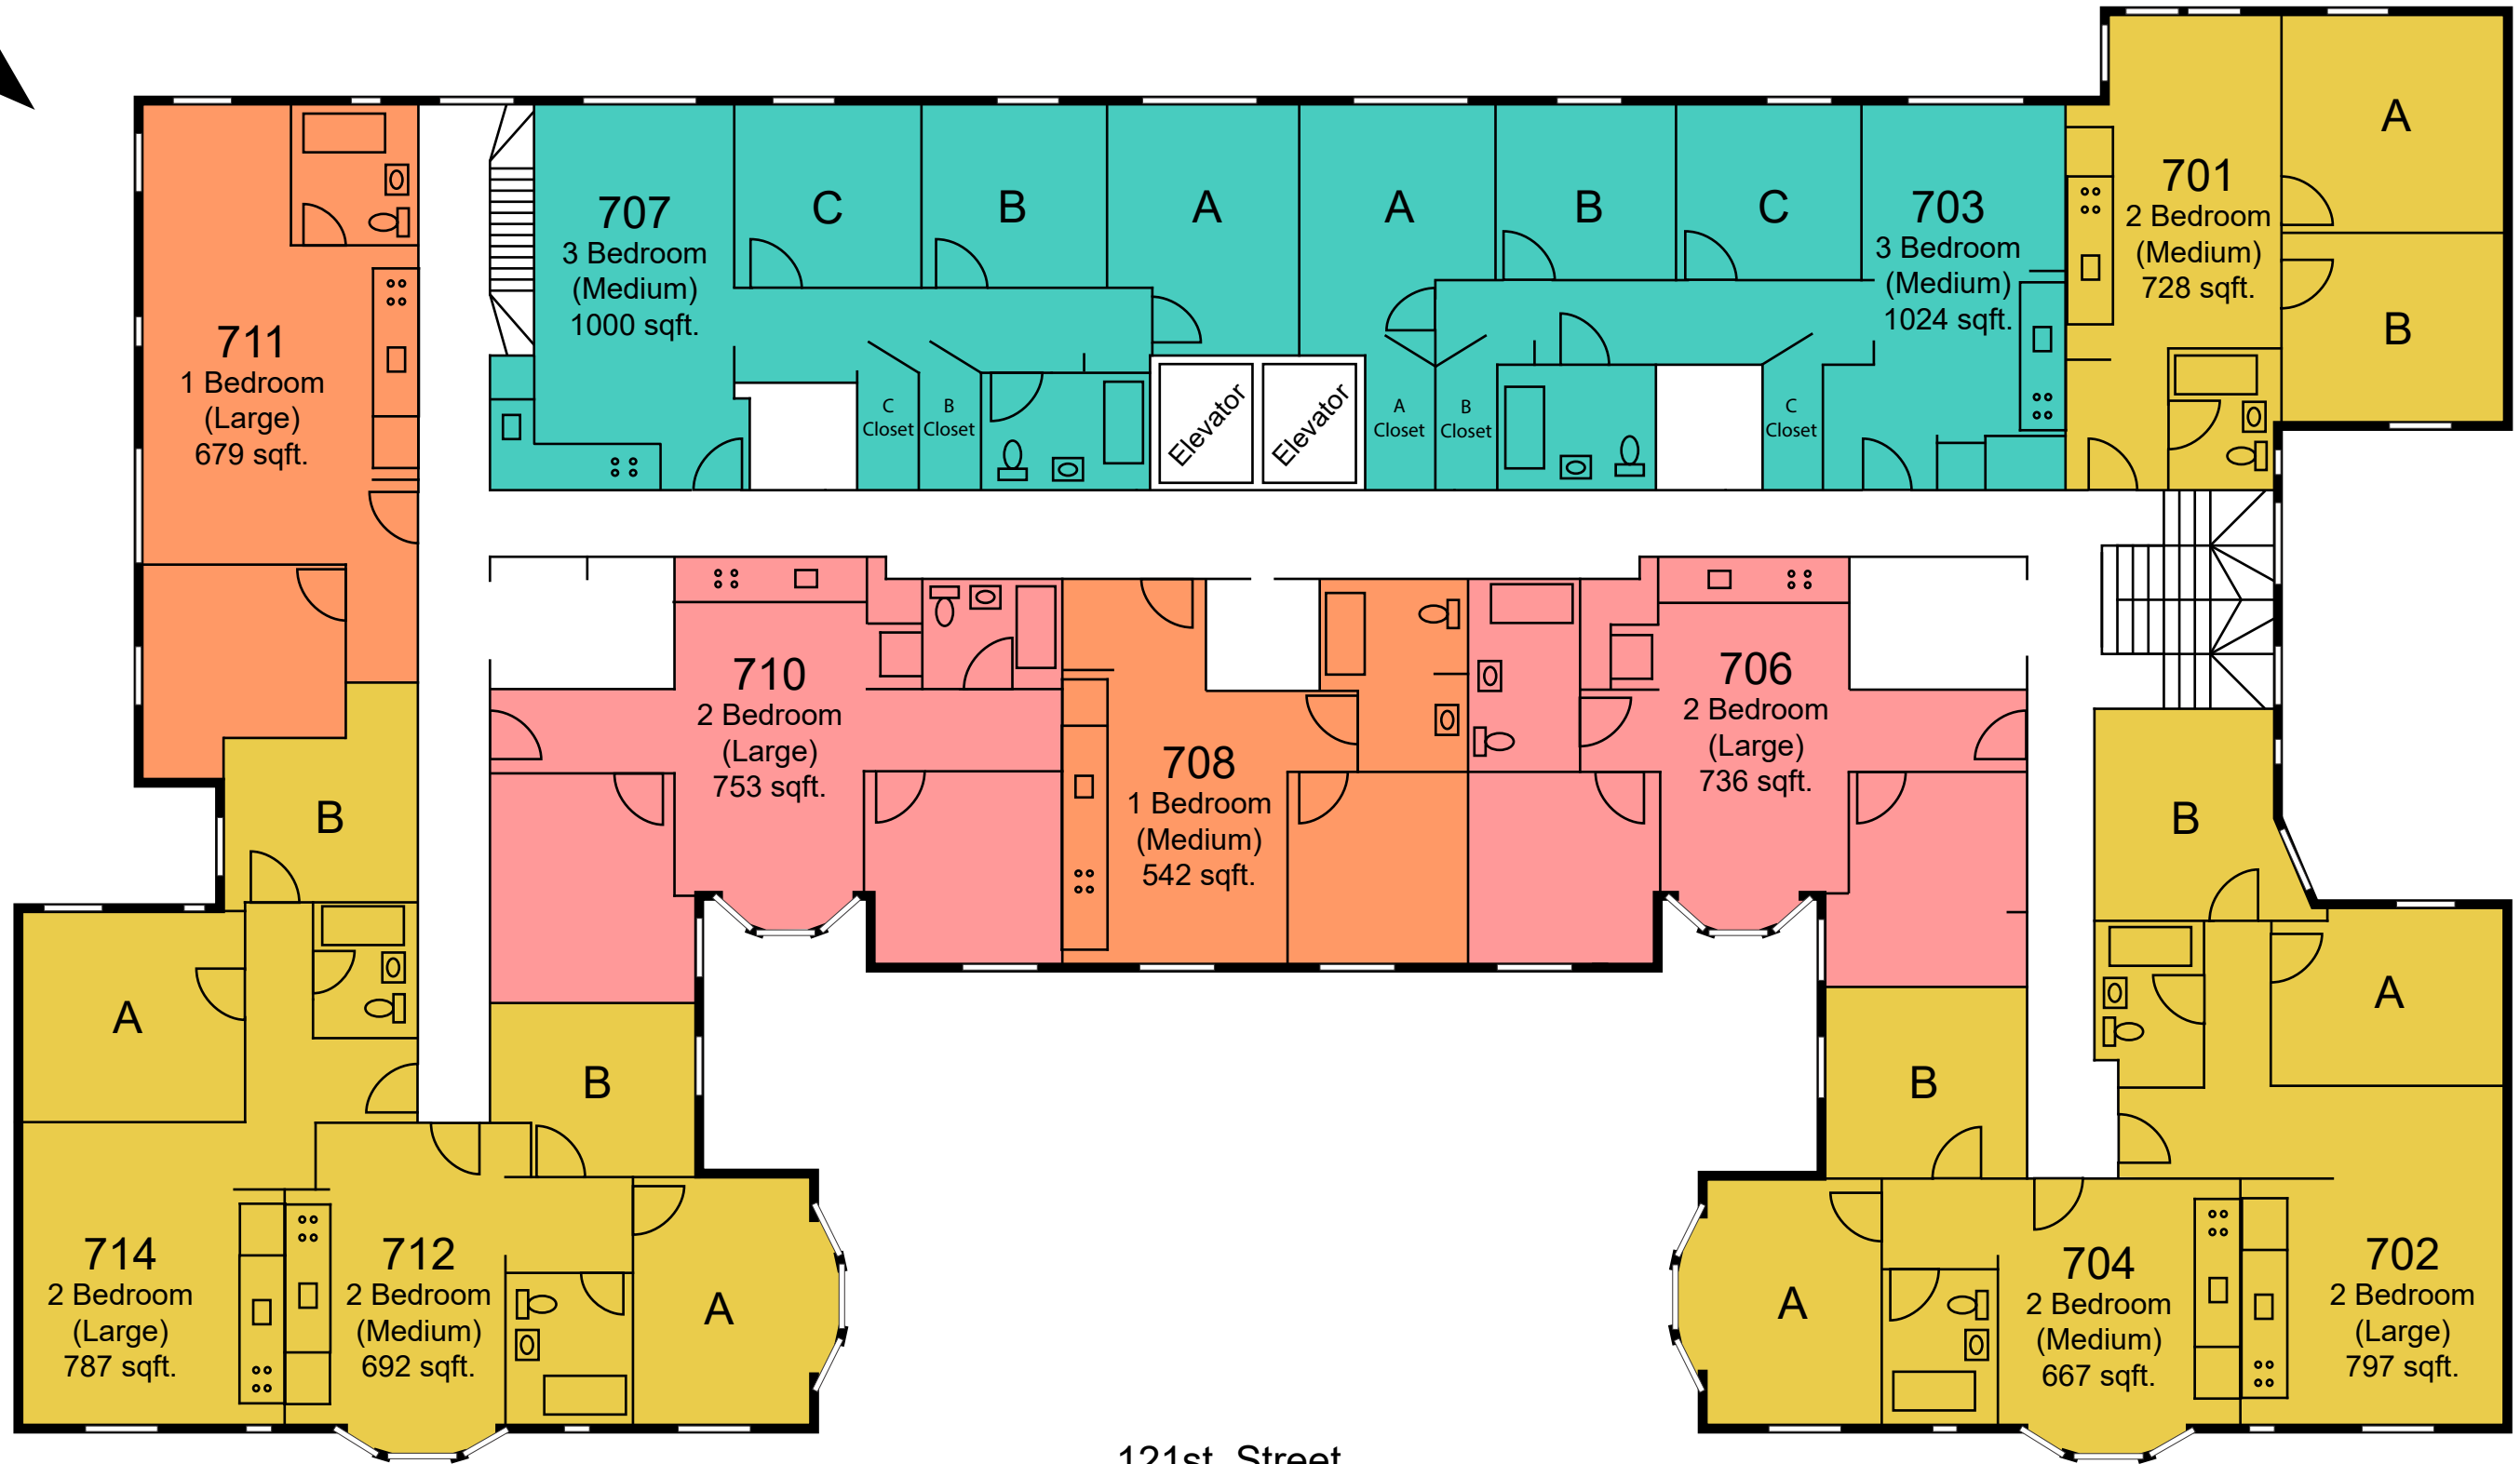

LEGEND

121st Street

	2 Bedroom Share - Male		2 Bedroom Share - Female
	1 Bedroom (Single)		2 Bedroom (Family)
	1 Bedroom (Family)		2 Bedroom (Faculty)

*Room dimensions are approximate

Bancroft First Floor

*Room dimensions are approximate

Bancroft Third Floor

LEGEND

121st Street

Bancroft Fourth Floor

	2 Bedroom Share - Male		2 Bedroom Share - Female
	1 Bedroom (Single)		2 Bedroom (Family)
	1 Bedroom (Family)		

*Room dimensions are approximate

LEGEND

	2 Bedroom Share - Male		2 Bedroom Share - Female
	1 Bedroom (Single)		2 Bedroom (Family)
	1 Bedroom (Family)		

*Room dimensions are approximate

Bancroft Fifth Floor

	2 Bedroom Share - Male		2 Bedroom Share - Female
	3 Bedroom Share - Female		2 Bedroom (Family)
	1 Bedroom (Family)		1 Bedroom (Single)

*Room dimensions are approximate

Bancroft Sixth Floor

N

LEGEND

- 3 Bedroom Share - Female
- 2 Bedroom Share - Female
- 1 Bedroom (Family)
- 2 Bedroom (Family)