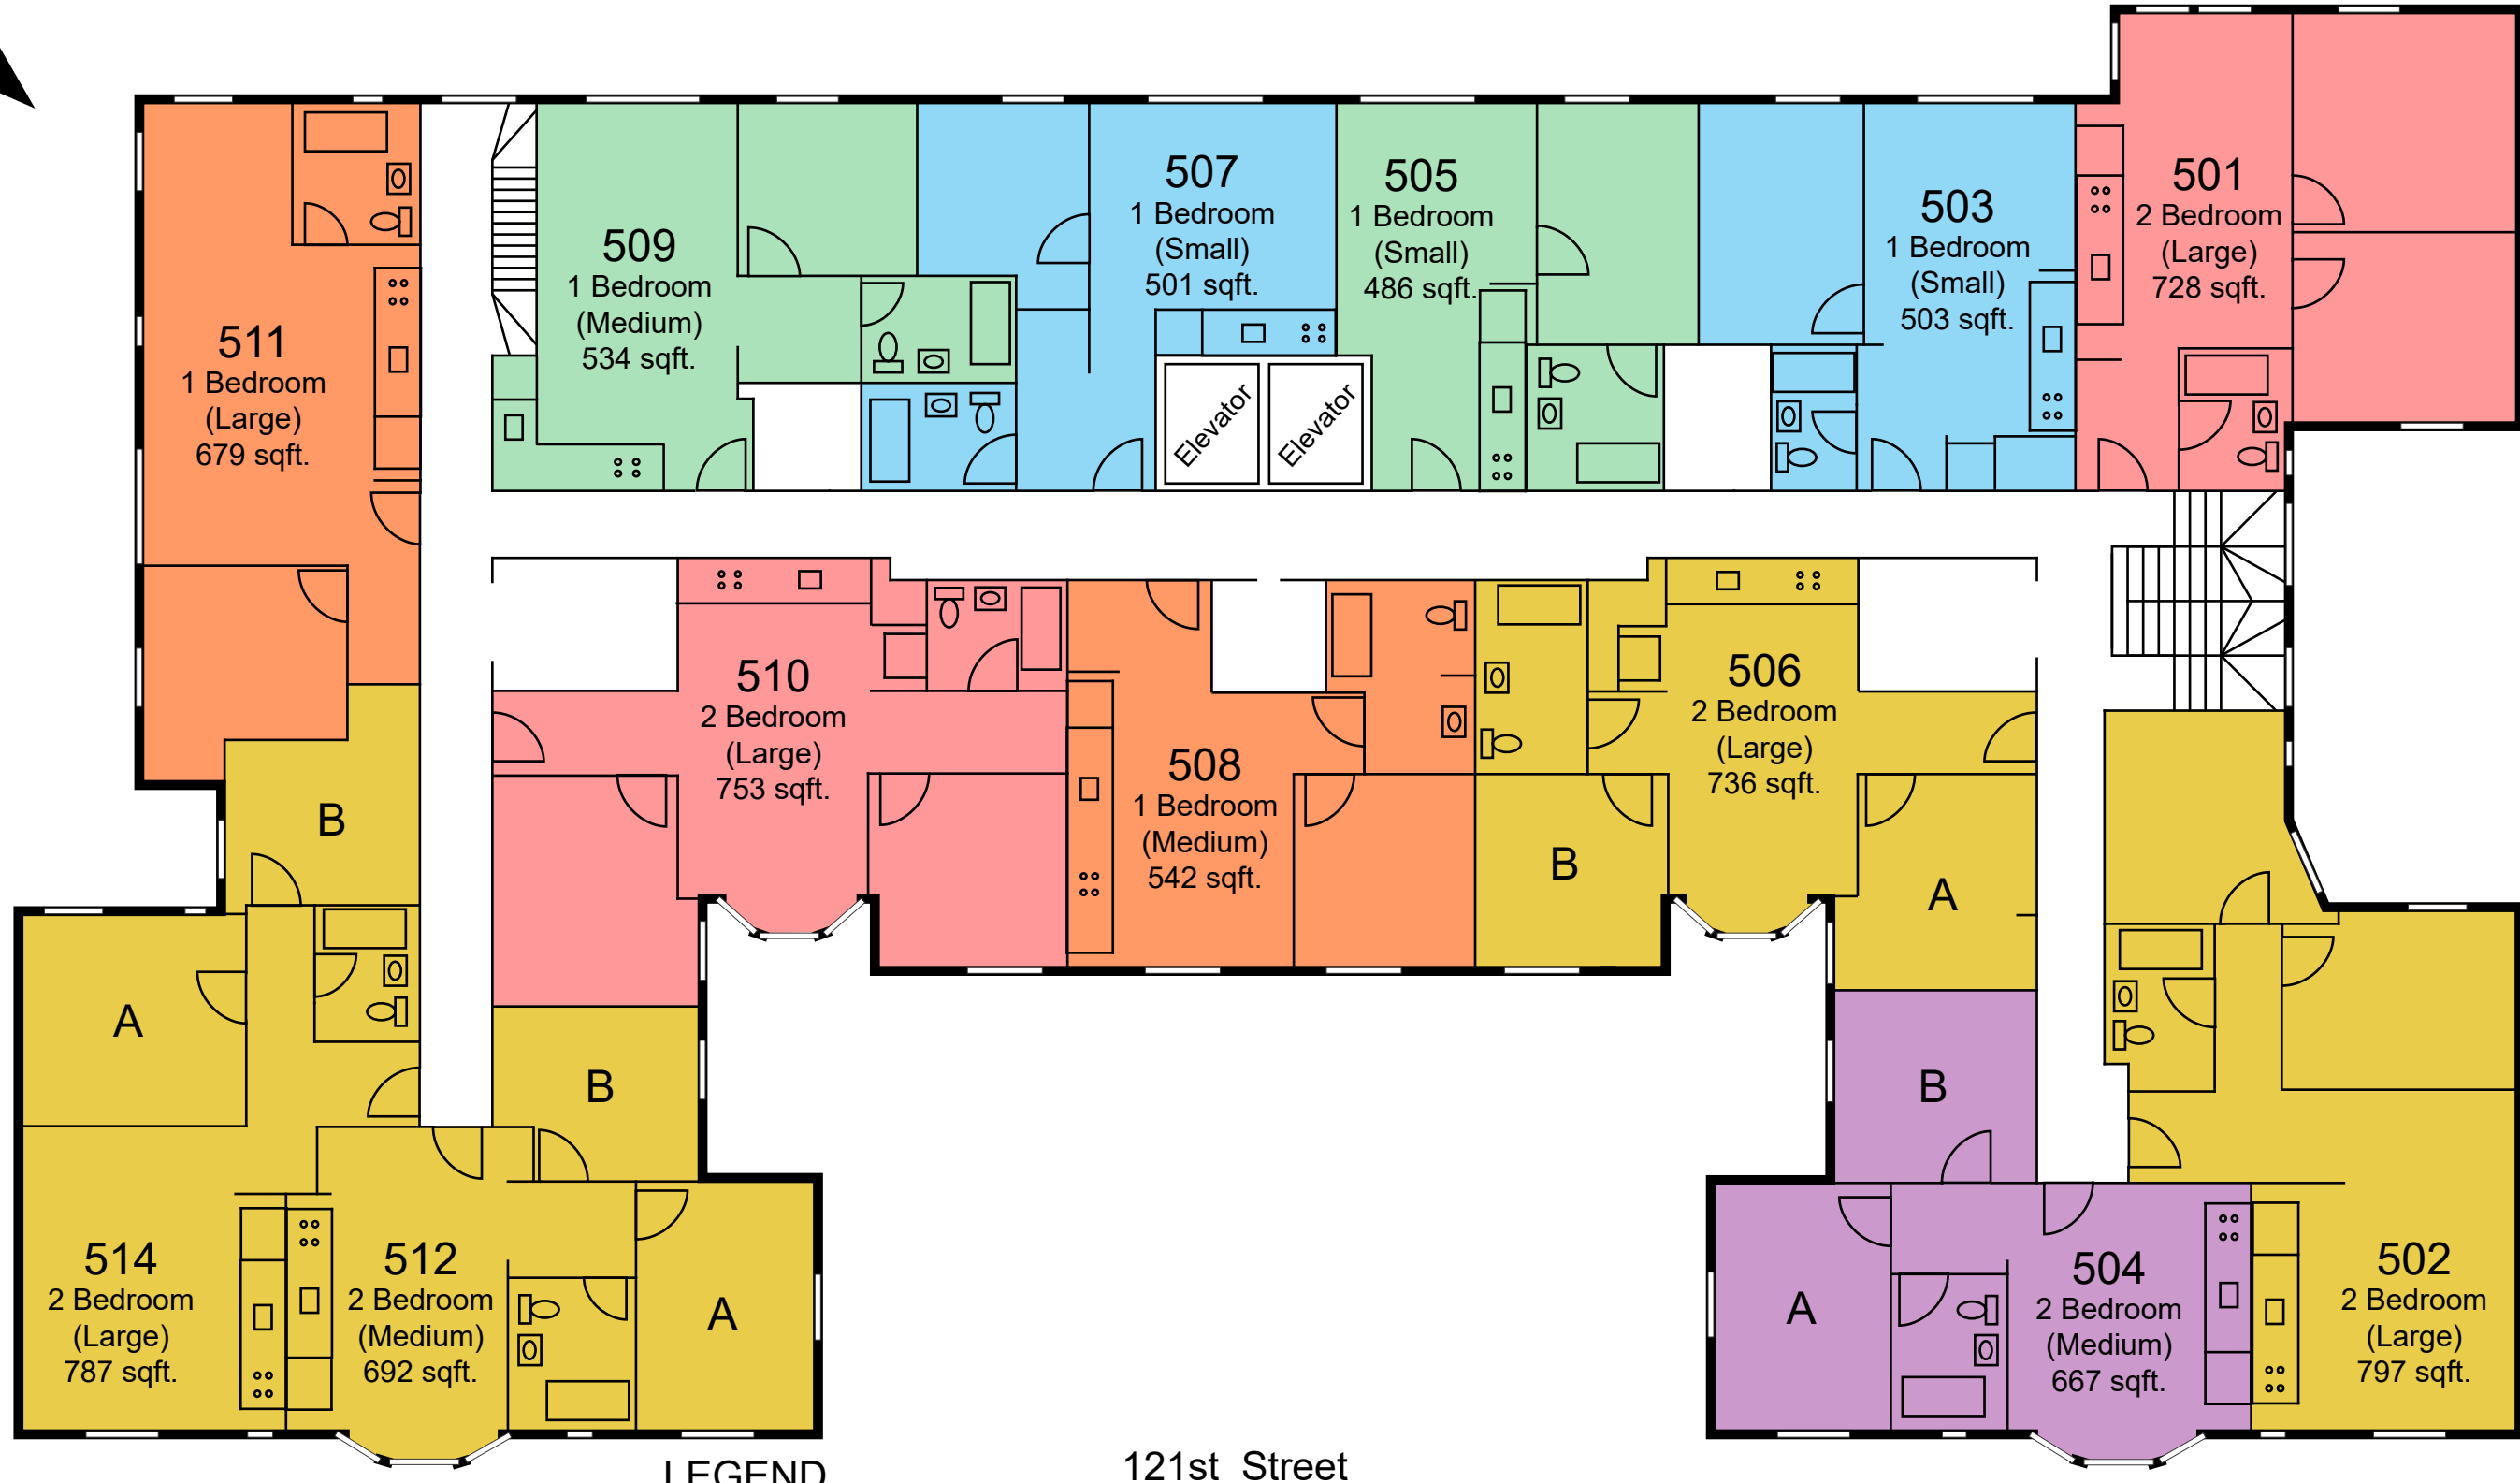

LEGEND

121st Street

	2 Bedroom Share - Male		2 Bedroom Share - Female
	1 Bedroom (Single)		2 Bedroom (Family)
	1 Bedroom (Family)		2 Bedroom (Faculty)

*Room dimensions are approximate

Bancroft First Floor

Bancroft Second Floor

LEGEND

 2 Bedroom Share - Male	 2 Bedroom Share - Female
 1 Bedroom (Single)	 2 Bedroom (Family)
 1 Bedroom (Family)	

*Room dimensions are approximate

LEGEND

 2 Bedroom Share - Male	 2 Bedroom Share - Female
 1 Bedroom (Single)	 2 Bedroom (Family)
 1 Bedroom (Family)	

*Room dimensions are approximate

Bancroft Third Floor

LEGEND

121st Street

Bancroft Fourth Floor

	2 Bedroom Share - Male		2 Bedroom Share - Female
	1 Bedroom (Single)		2 Bedroom (Family)
	1 Bedroom (Family)		

*Room dimensions are approximate

LEGEND

	2 Bedroom Share - Male		2 Bedroom Share - Female
	1 Bedroom (Single)		2 Bedroom (Family)
	1 Bedroom (Family)		

*Room dimensions are approximate

Bancroft Fifth Floor