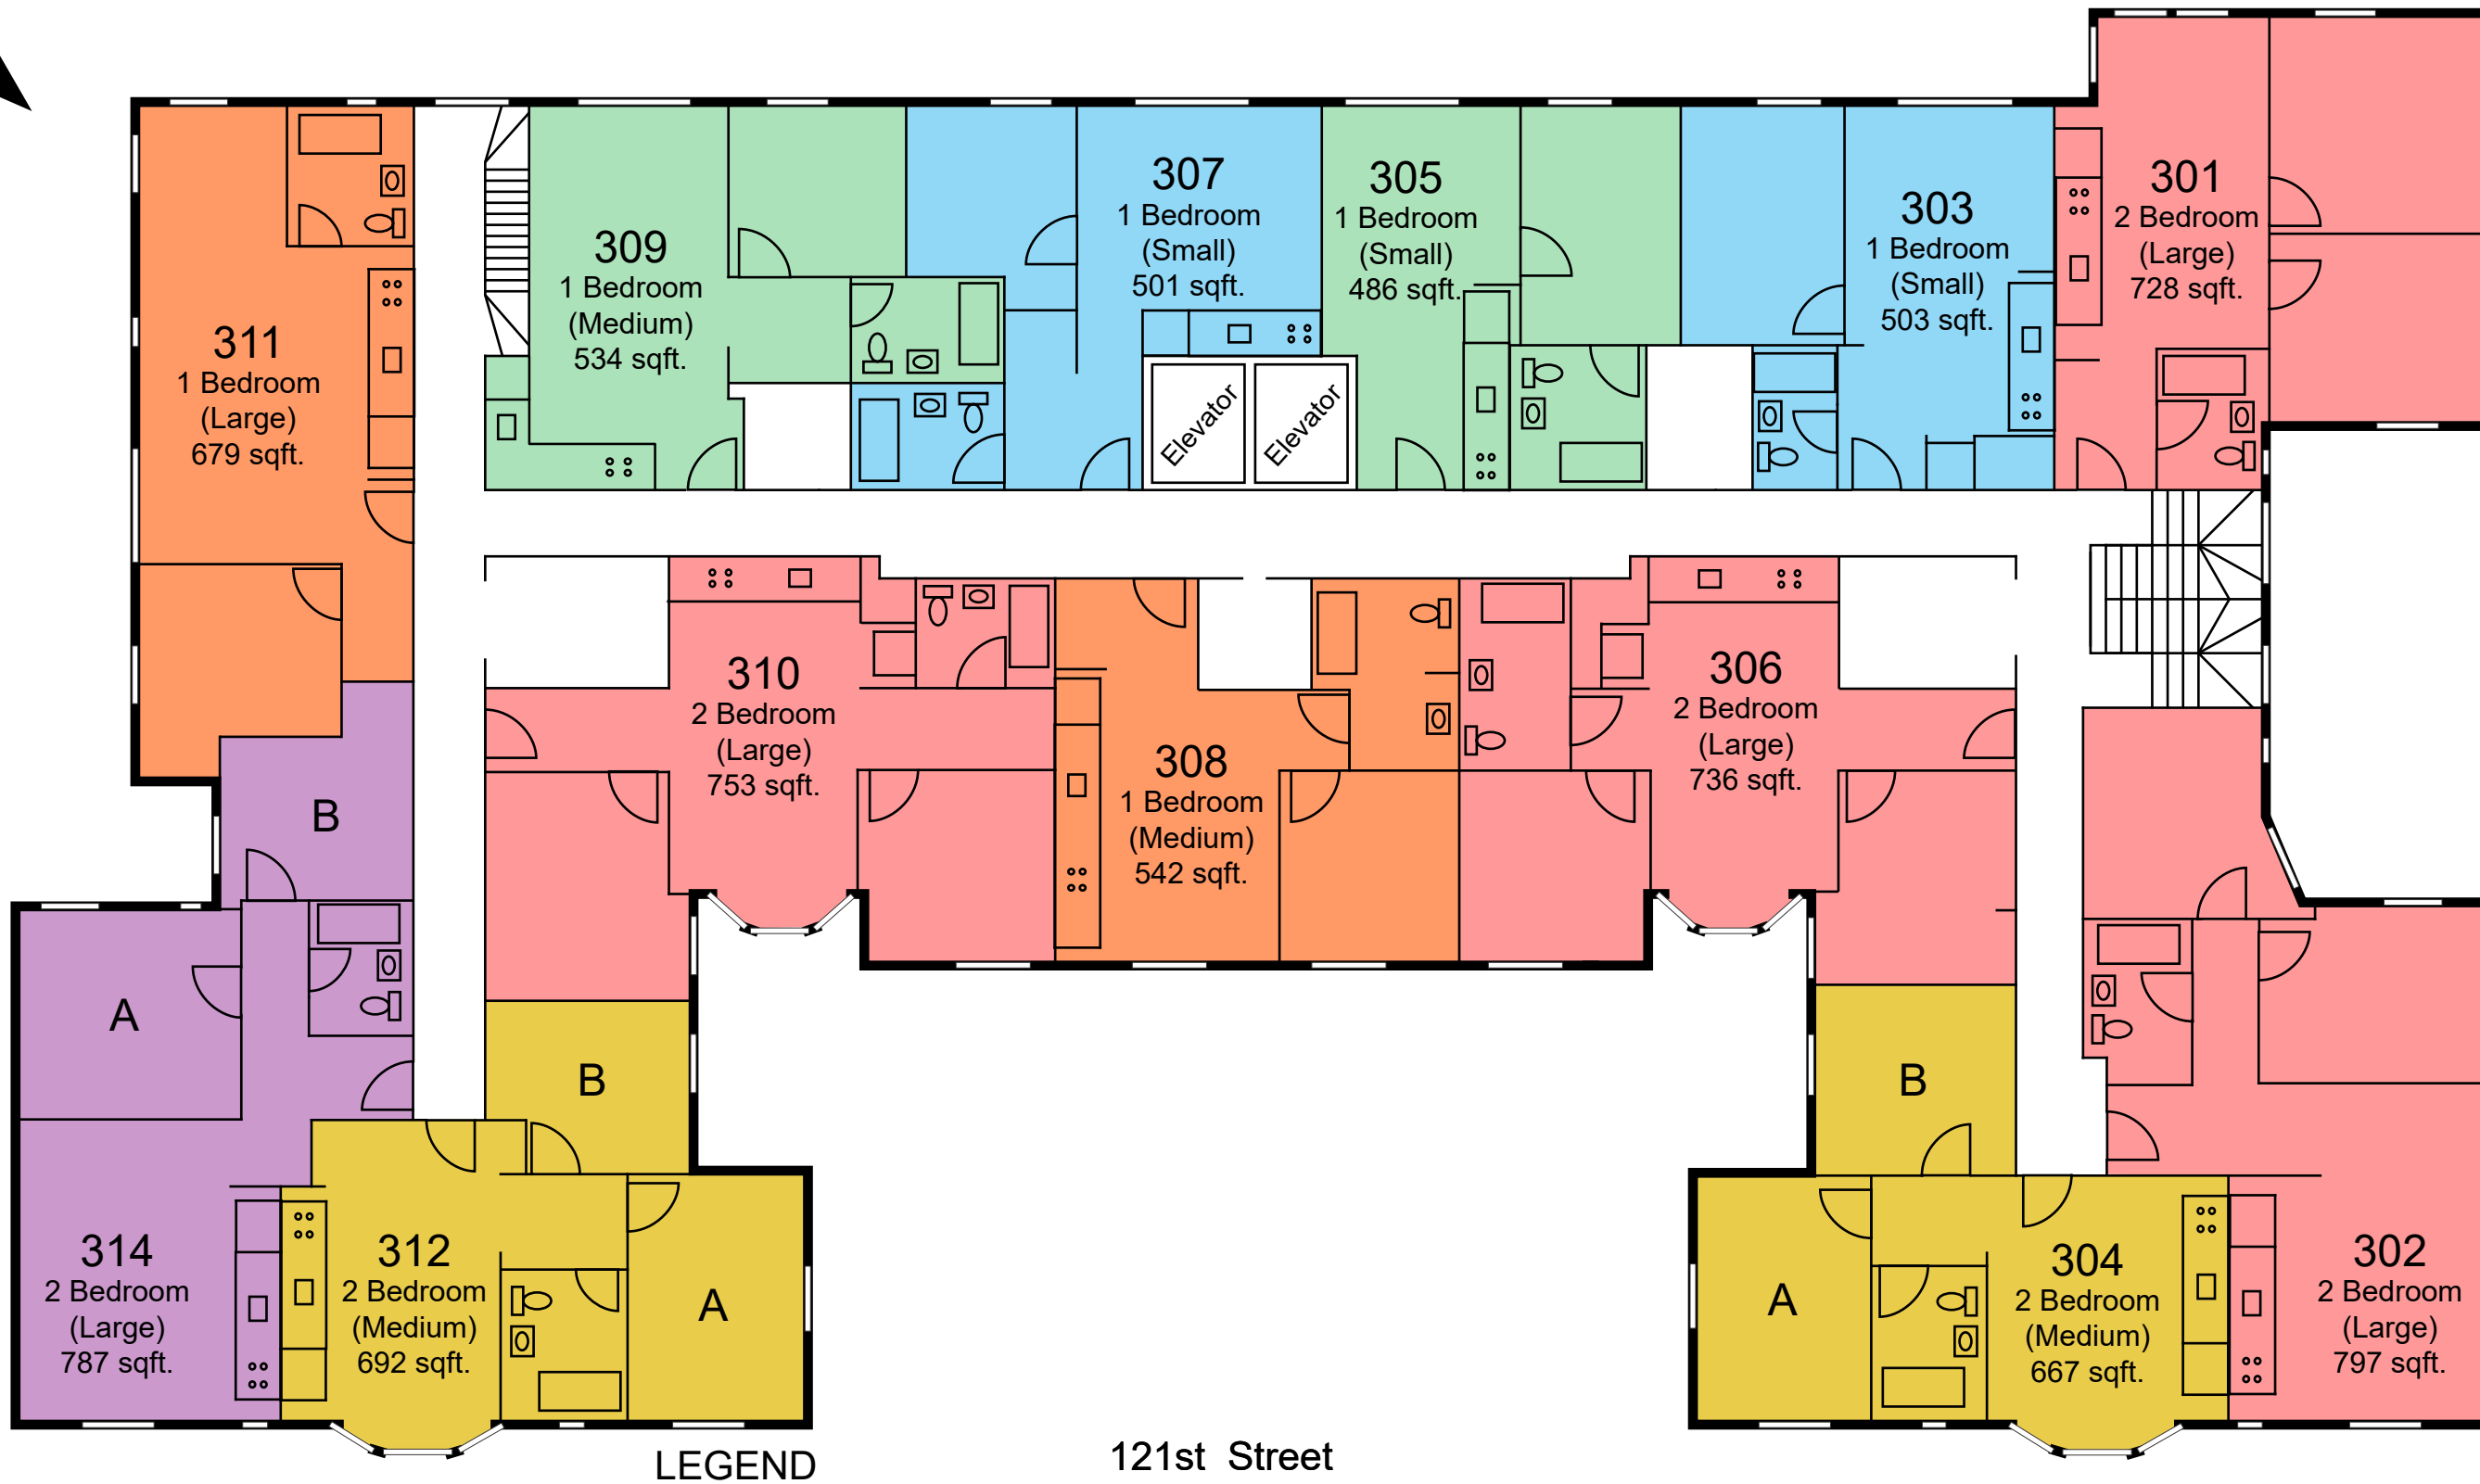

LEGEND

121st Street

	2 Bedroom Share - Male		2 Bedroom Share - Female
	1 Bedroom (Single)		2 Bedroom (Family)
	1 Bedroom (Family)		2 Bedroom (Faculty)

*Room dimensions are approximate

Bancroft First Floor

Bancroft Second Floor

LEGEND

 2 Bedroom Share - Male	 2 Bedroom Share - Female
 1 Bedroom (Single)	 2 Bedroom (Family)
 1 Bedroom (Family)	

*Room dimensions are approximate

LEGEND

 2 Bedroom Share - Male	 2 Bedroom Share - Female
 1 Bedroom (Single)	 2 Bedroom (Family)
 1 Bedroom (Family)	

*Room dimensions are approximate

Bancroft Third Floor

LEGEND

121st Street

Bancroft Fourth Floor

	2 Bedroom Share - Male		2 Bedroom Share - Female
	1 Bedroom (Single)		2 Bedroom (Family)
	1 Bedroom (Family)		

*Room dimensions are approximate

LEGEND

	2 Bedroom Share - Male		2 Bedroom Share - Female
	1 Bedroom (Single)		2 Bedroom (Family)
	1 Bedroom (Family)		

*Room dimensions are approximate

Bancroft Fifth Floor