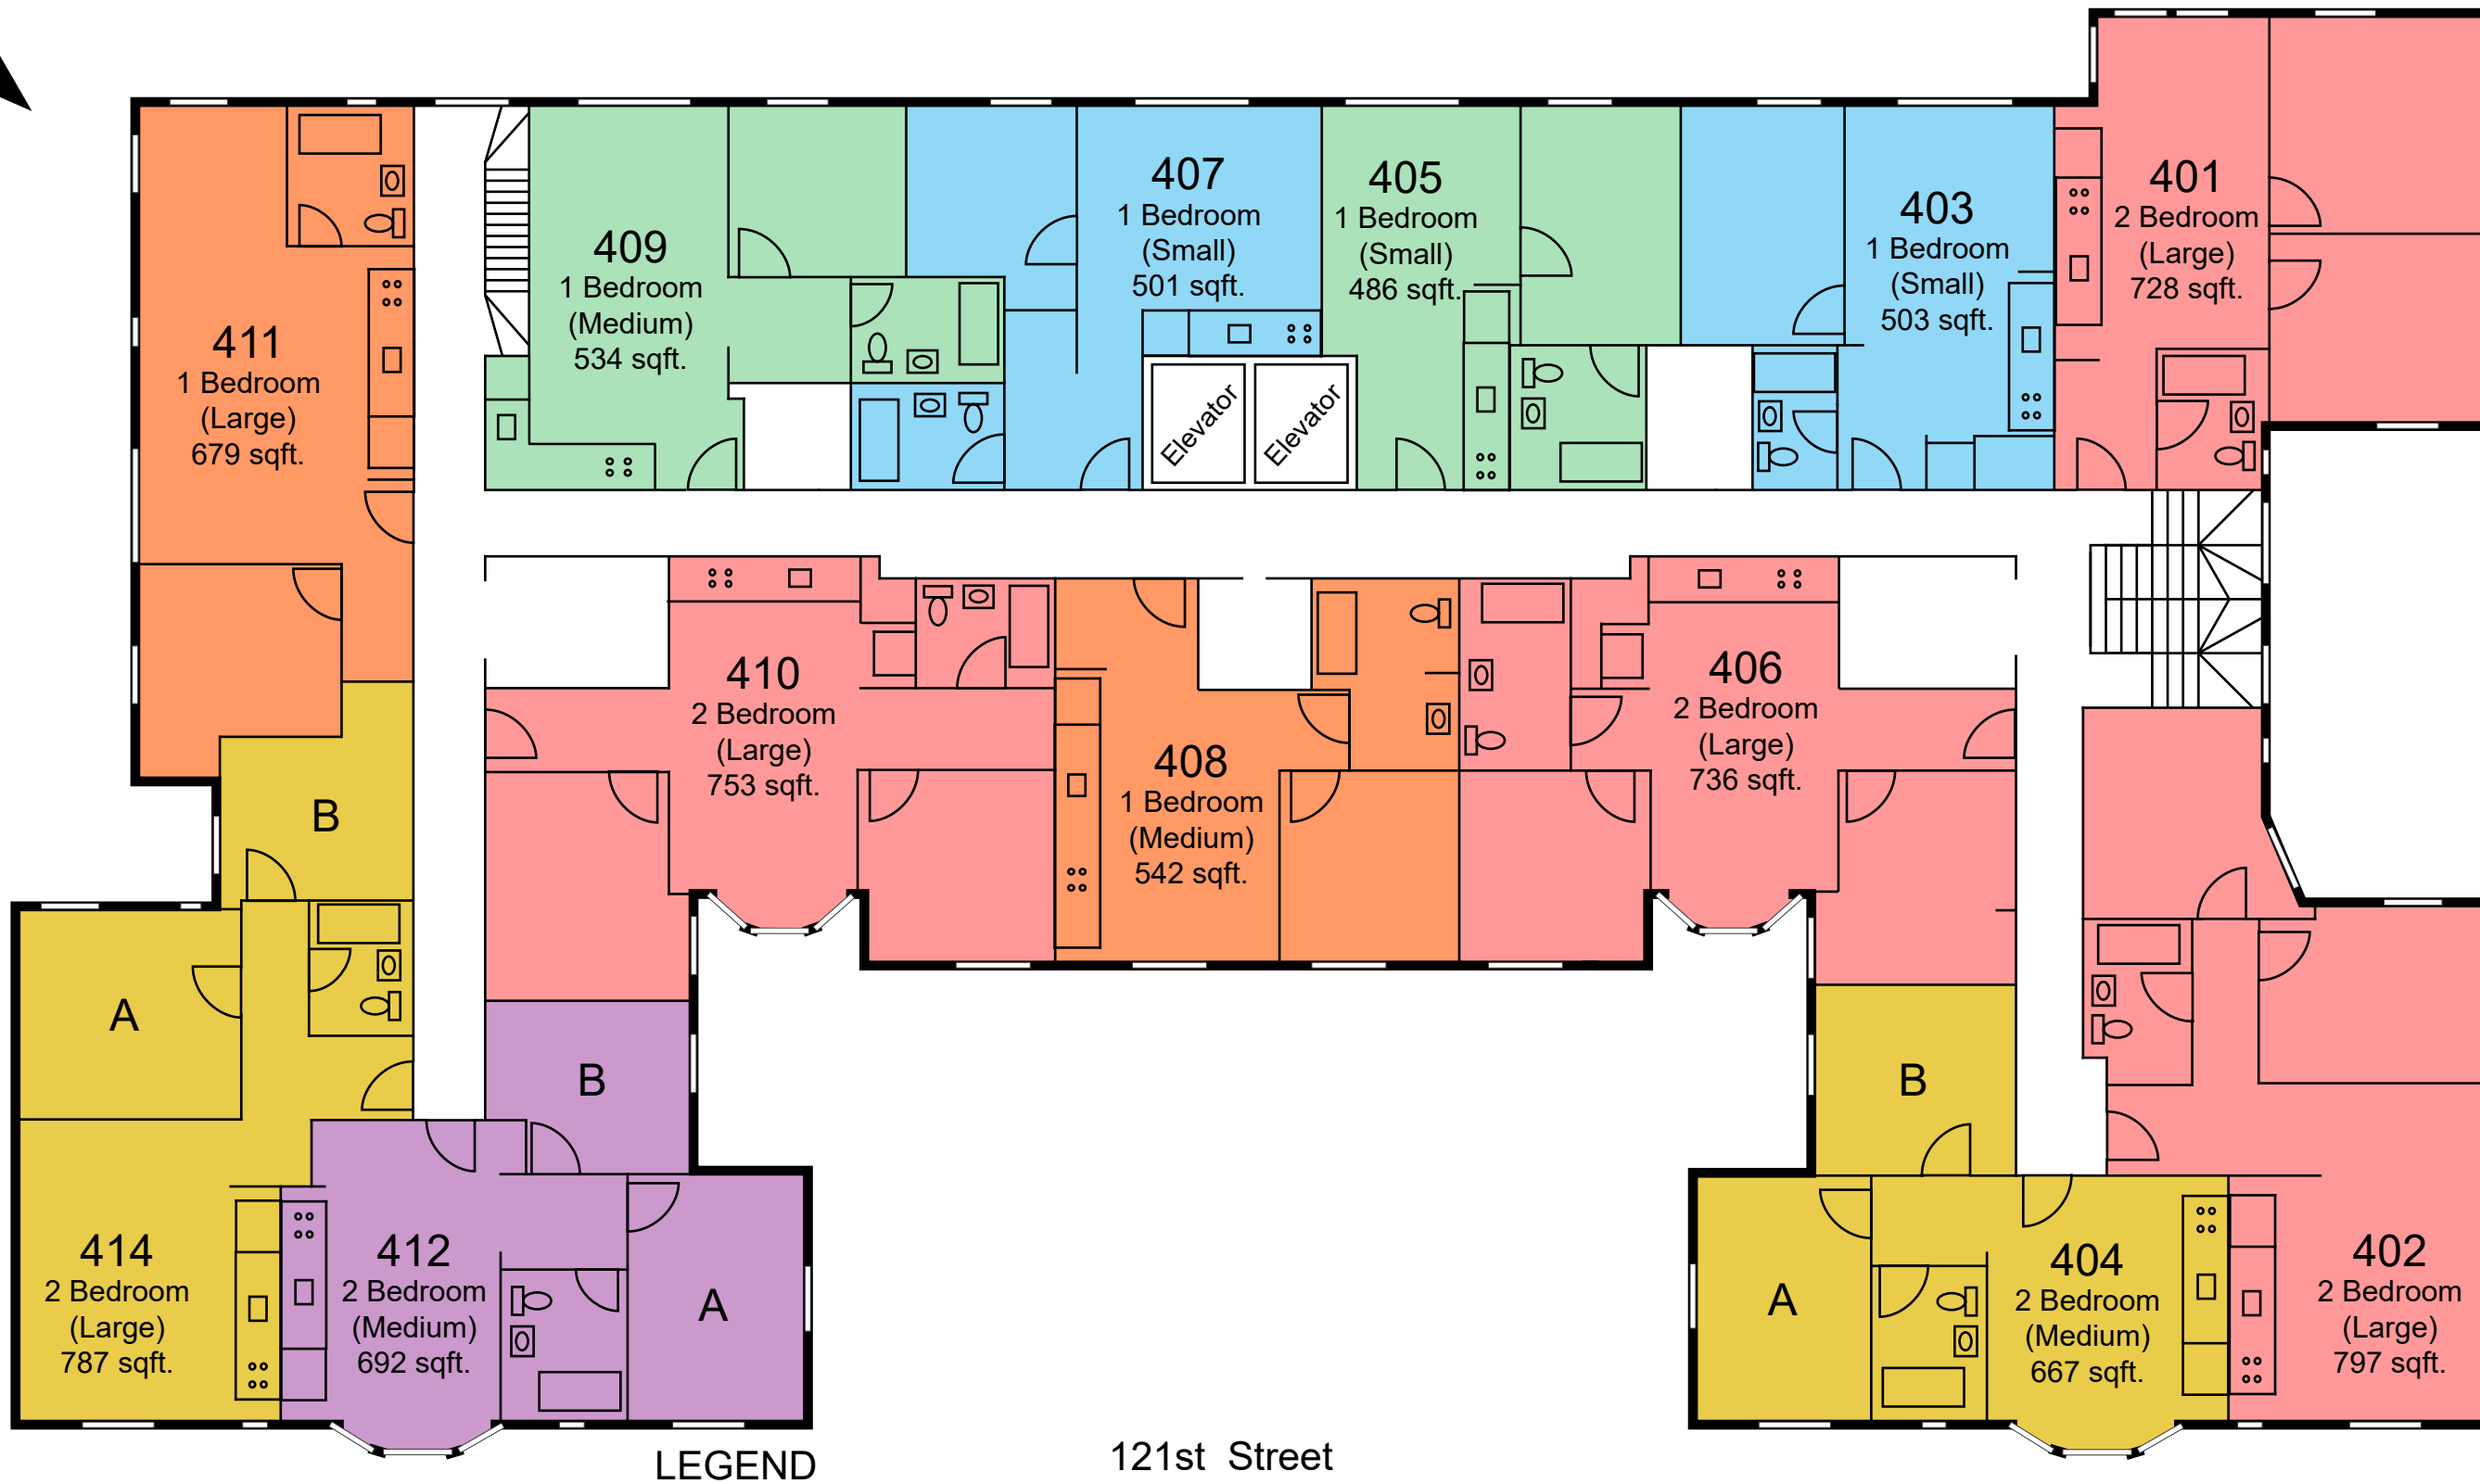

LEGEND

121st Street

	2 Bedroom Share - Male		2 Bedroom Share - Female
	1 Bedroom (Single)		2 Bedroom (Family)
	1 Bedroom (Family)		2 Bedroom (Faculty)

*Room dimensions are approximate

Bancroft First Floor

Bancroft Second Floor

LEGEND

 2 Bedroom Share - Male	 2 Bedroom Share - Female
 1 Bedroom (Single)	 2 Bedroom (Family)
 1 Bedroom (Family)	

*Room dimensions are approximate

LEGEND

 2 Bedroom Share - Male	 2 Bedroom Share - Female
 1 Bedroom (Single)	 2 Bedroom (Family)
 1 Bedroom (Family)	

*Room dimensions are approximate

Bancroft Third Floor

LEGEND

121st Street

Bancroft Fourth Floor

	2 Bedroom Share - Male		2 Bedroom Share - Female
	1 Bedroom (Single)		2 Bedroom (Family)
	1 Bedroom (Family)		

*Room dimensions are approximate

LEGEND

	2 Bedroom Share - Male		2 Bedroom Share - Female
	1 Bedroom (Single)		2 Bedroom (Family)
	1 Bedroom (Family)		

*Room dimensions are approximate

Bancroft Fifth Floor