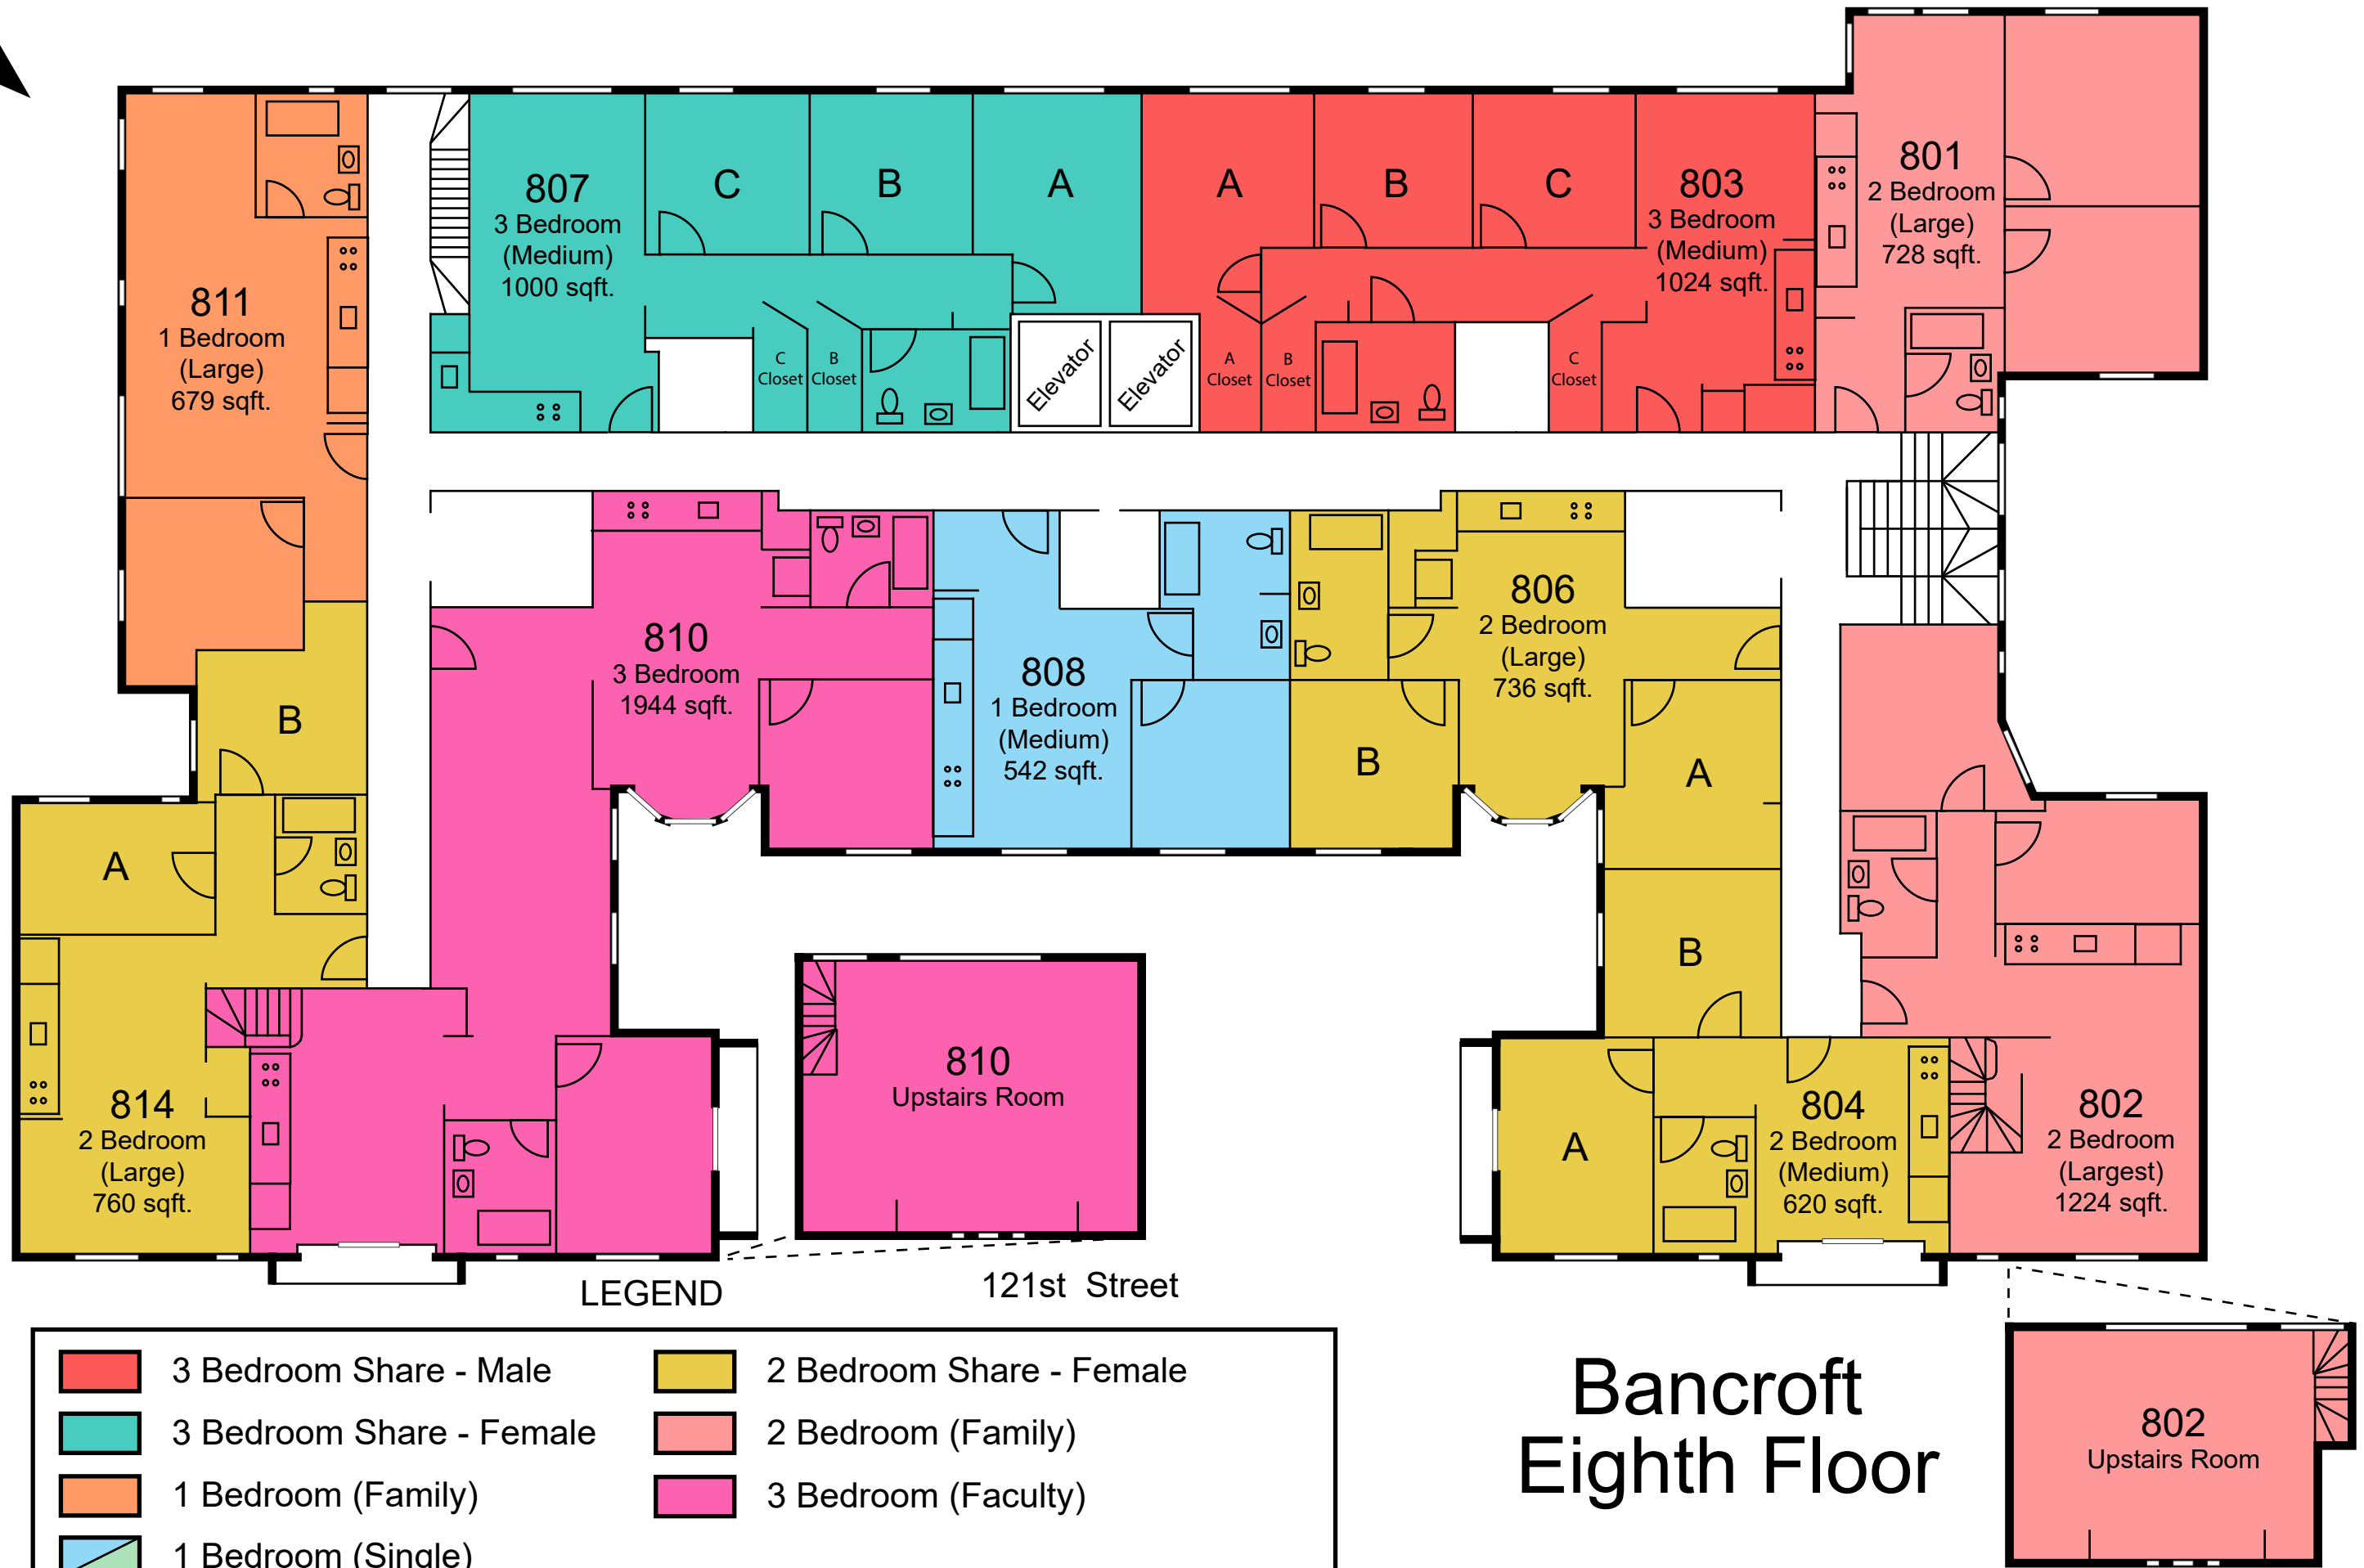

LEGEND

121st Street

	2 Bedroom Share - Male		2 Bedroom Share - Female
	1 Bedroom (Single)		2 Bedroom (Family)
	1 Bedroom (Family)		2 Bedroom (Faculty)

*Room dimensions are approximate

Bancroft First Floor

*Room dimensions are approximate

LEGEND

	2 Bedroom Share - Male		2 Bedroom Share - Female
	1 Bedroom (Single)		2 Bedroom (Family)
	1 Bedroom (Family)		

*Room dimensions are approximate

Bancroft Fifth Floor

	2 Bedroom Share - Male		2 Bedroom Share - Female
	3 Bedroom Share - Female		2 Bedroom (Family)
	1 Bedroom (Family)		1 Bedroom (Single)

*Room dimensions are approximate

Bancroft Sixth Floor

N

LEGEND

- 3 Bedroom Share - Female
- 2 Bedroom Share - Female
- 1 Bedroom (Family)
- 2 Bedroom (Family)

*Room dimensions are approximate

Bancroft Seventh Floor

Bancroft Eighth Floor

121st Street